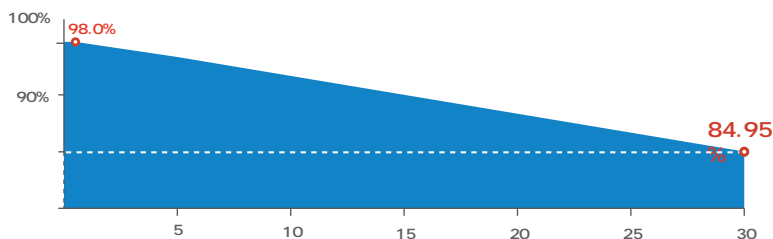

製品及びシステム認証

IEC61215/IEC61730/IEC61701/IEC62716
ISO9001: 品質マネジメントシステム
ISO14001: 環境マネジメントシステム
ISO14064: 温室効果ガス放出検査
ISO45001: 労働安全衛生マネジメントシステム